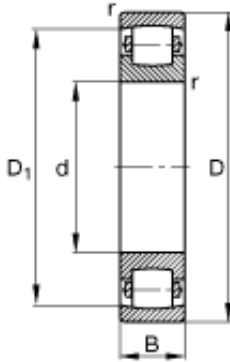

MACHINE PRECISION AXLE CORP.

65 mm x 120 mm x 23 mm FAG 20213-TVP Spherical Roller Bearings

Bearing No. 20213-TVP

Size	65x120x23 mm
Bore Diameter	65 mm
Outer Diameter	120 mm
Width	23 mm
d	65 mm
D	120 mm
B	23 mm
D_1	105,1 mm
$D_{a \max}$	111 mm
$d_{a \min}$	74 mm
$r_{a \max}$	1,5 mm
r_{\min}	1,5 mm
m	1,08 kg / Weight
C_r	95000 N / Dynamic load rating (radial)
C_{0r}	116000 N / Static load rating (radial)
n_G	6000 1/min / Limiting speed
C_{ur}	12700 N / Fatigue limit load, radial

20213-TVP Bearing 2D drawings and 3D CAD models